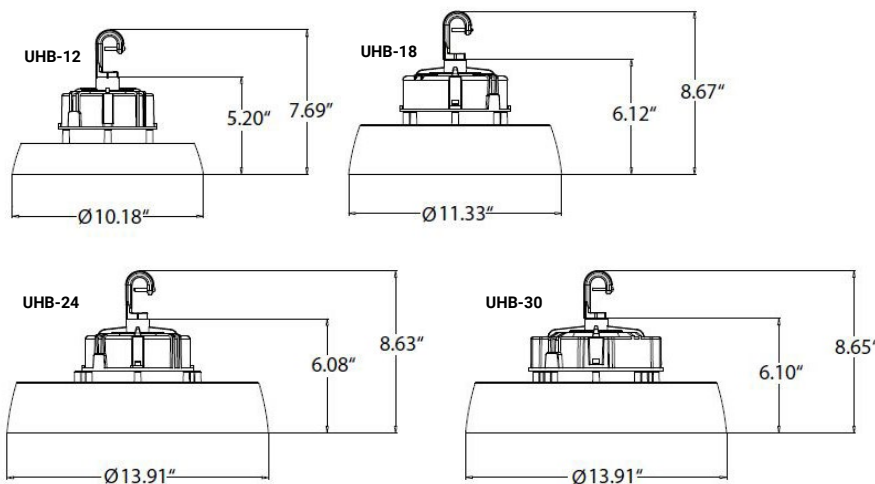

Note: (1) Rigid mount not for use in gymnasiums.

Interactive Menu

- Order Information page 2
- Product Warranty

Product Certification

Product Features

Top Product Features

- LED High Bay fixtures with round form factor designed for various mounting heights and applications
- Compact, 12" and 16" round die cast aluminum housing
- White polyester powder coat finish
- IP65 rated
- Lumen packages from 12,000 up to 30,000

Dimensional and Mounting Details

Order Information

SAMPLE ORDER NUMBER: **UHB-18-UNV-L840-CD-U**

Series	LED Lumen Output	Voltage	CCT	Driver Type	Mounting Type	Packaging
Series ⁽²⁾	LED Lumen Output	Voltage	CCT	Driver Type	Mounting Type ⁽¹⁾	Packaging
UHB=LED High Bay	12=12,000 Lumens 18=18,000 Lumens 24=24,000 Lumens 30=30,000 Lumens	UNV=Universal Voltage 120-277	L840=4000K L850=5000K	CD=0-10V Dimming Driver	[Blank]=1/2" Threaded Hub	U=Unit Pack
Notes (2) DesignLights Consortium® Qualified and classified for DLC Premium, refer to www.designlights.org for details.					Notes (1) Rigid mount not for use in gymnasiums.	